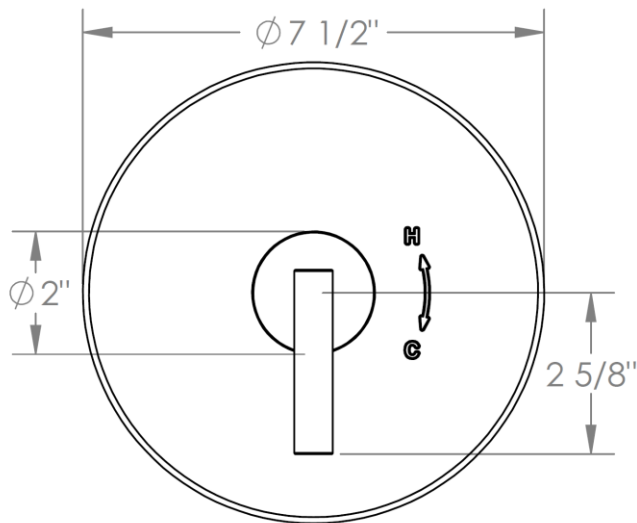

23-P80-L8

Pressure Balance Shower Trim

For use with SS-PB75 pressure balance valve

23-P80-L9

Pressure Balance Shower Trim

Requires SS-PB75 Pressure Balance Valve