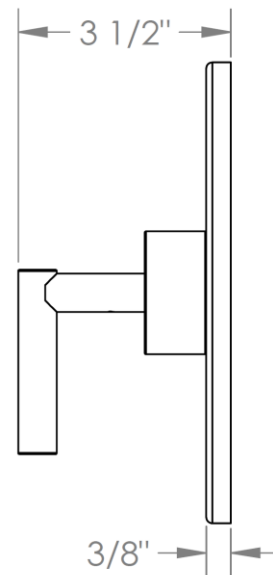

23-P80-L8

Pressure Balance Shower Trim

For use with SS-PB75 pressure balance valve

23-P80-L9

Pressure Balance Shower Trim

Requires SS-PB75 Pressure Balance Valve